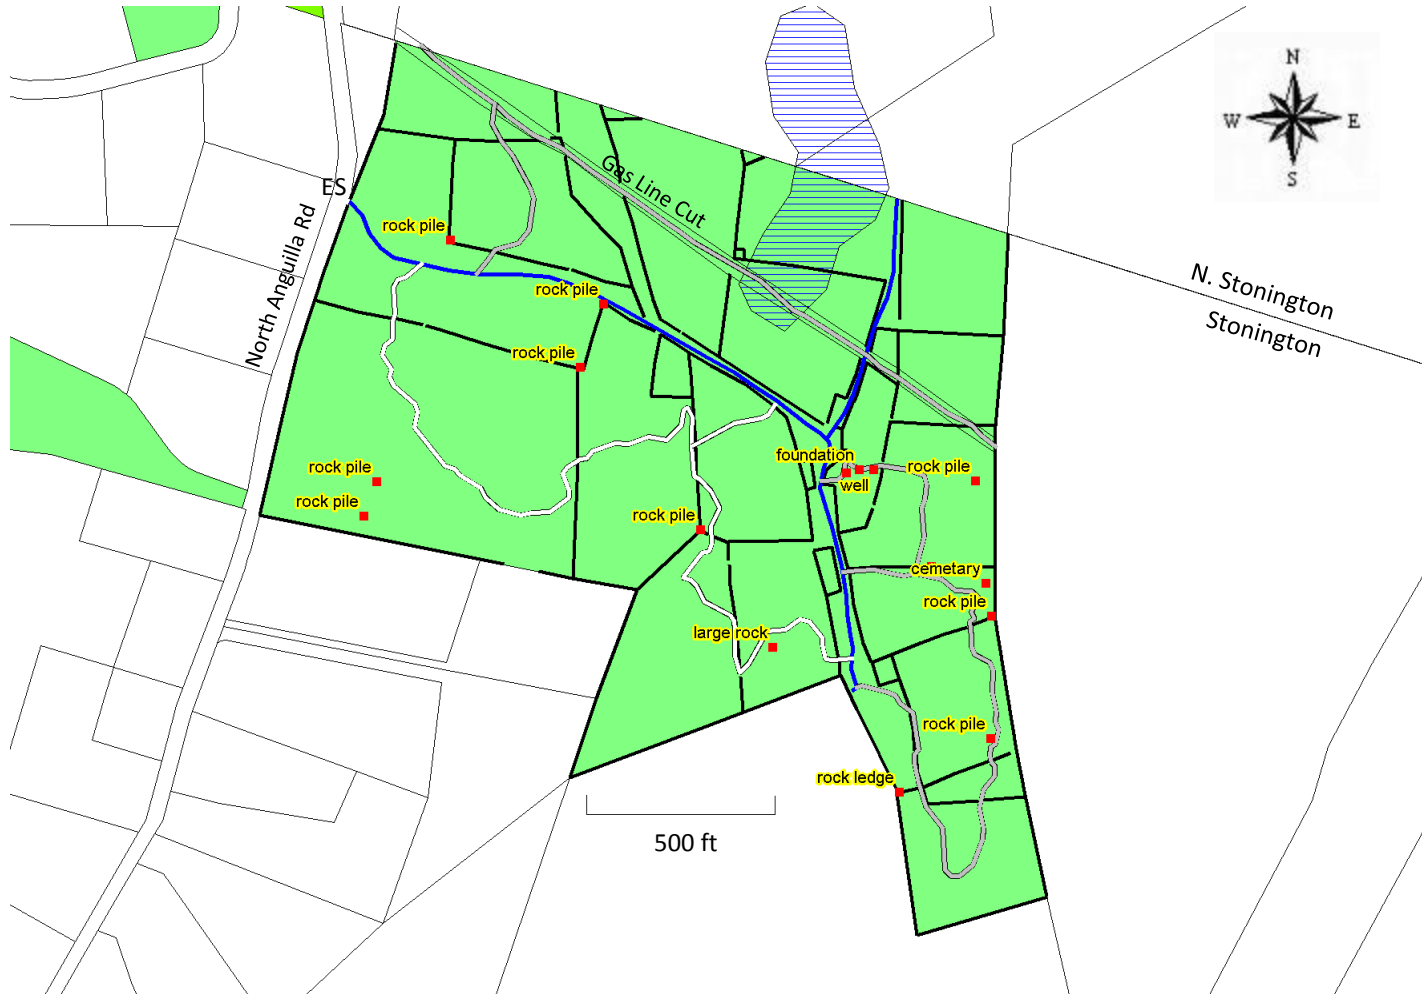

P.O. Box 49
Old Mystic, CT 06372
www.avalonialandconservancy.org

Perry Natural Area

Stonington, CT
68.2 - Acres

Legend

- Avalonia Property or Easement
- Wetlands

Trails

- Blue Blazed Trail
- Gray Blazed Trail
- White Trails
- Stone Walls

ES Entrance w/street parking

Location in Stonington