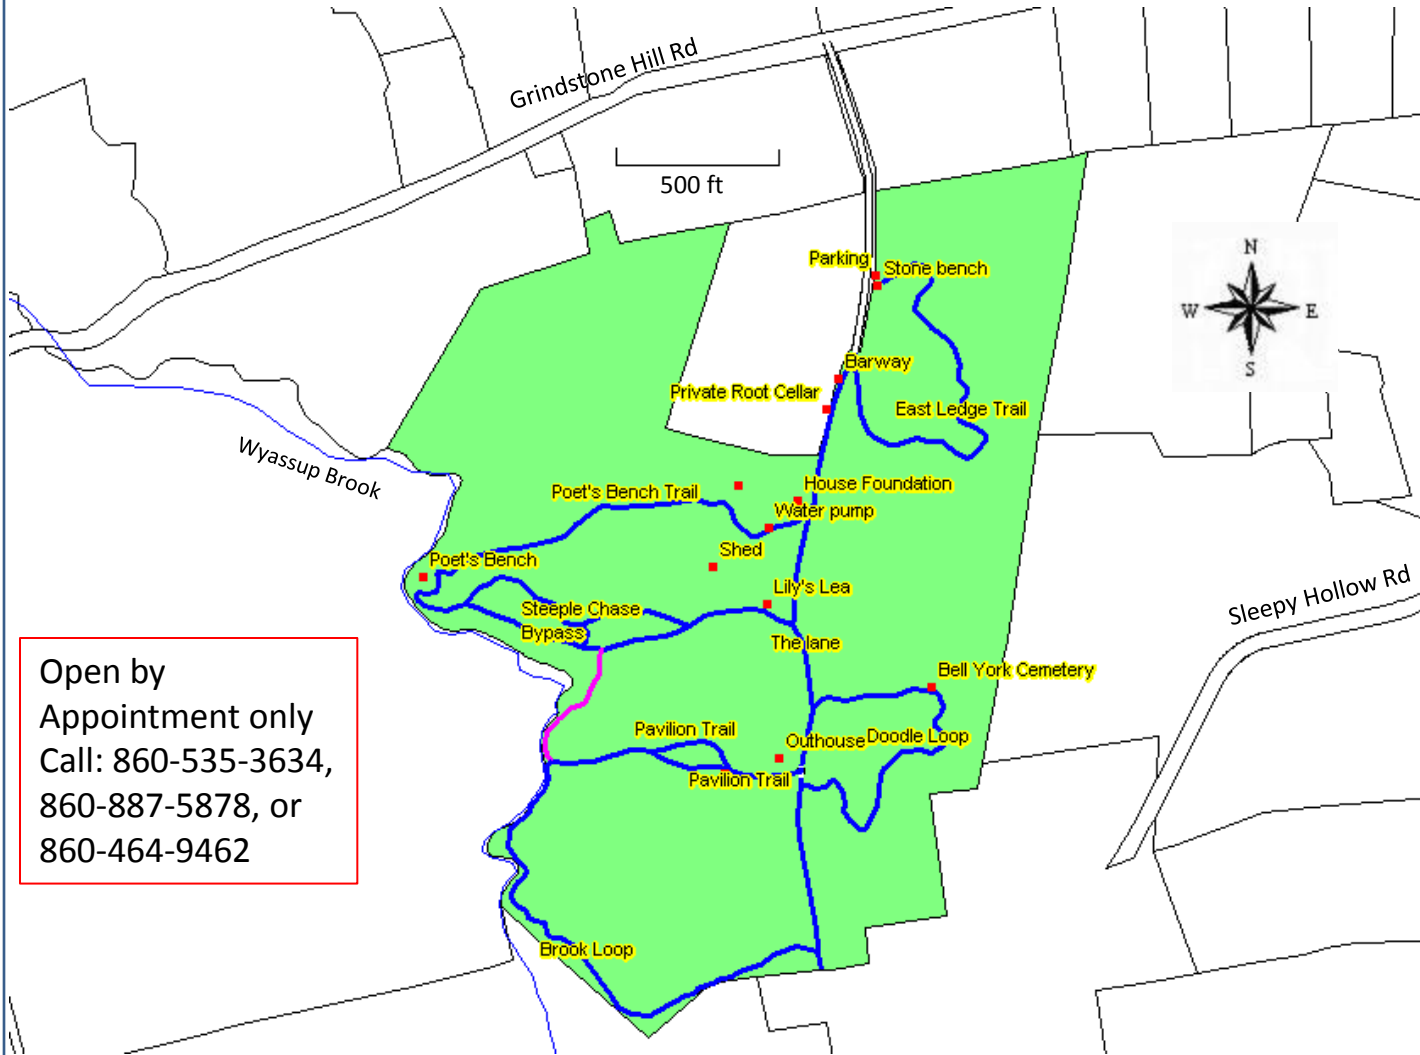

## Legend

 Avalonia Property or Easement

 Stream

### Trails

 Blue Trail (blue arrows)

 Old Unmarked Trail

 Entrance Driveway

No Dogs, even on Leashes  
 Enter at 282  
 Grindstone Hill Rd  
 Please park in  
 Parking area only

Location in N. Stonington

Open by  
 Appointment only  
 Call: 860-535-3634,  
 860-887-5878, or  
 860-464-9462